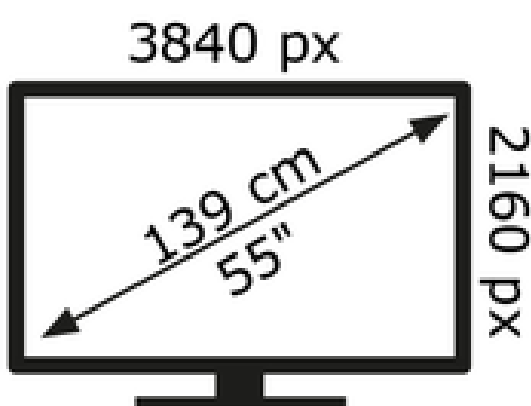

ENERG

JVC

LT-55VU2205

82 kWh/1000h

ABCDEF **G**

123 kWh/1000h

50643992